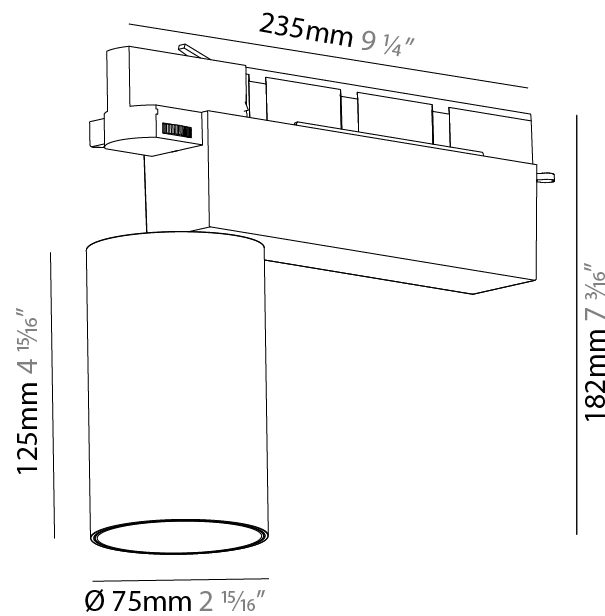

GENERAL

Series: Centriq
Subseries: Centriq 75
Brand: Prolicht
Division: Architectural
Mounting Type: Track
Mounting Location: Ceiling
Subcategory: Spots

PHYSICAL

Shape: Cylinder
Diameter (mm): 75
Diameter (in): 2 ¹⁵/₁₆
Length (mm): 235
Length (in): 9 ¹/₄
Height (mm): 125
Height (in): 4 ¹⁵/₁₆
Light Distribution: Adjustable / Direct
Weight (kg): 1.099
Weight (lbs): 2 7/16
Fixture Finish: SSR / BKV / CWI / CRY / HAB / UFT / ITA / RUA / FTG / MYG / LOD / PUS / FRO / FUP / KIA / POP / BLS / SPG / MEY / GOH / GUM / CHC / COM / ABZ / JAG / OBR / MOS / ROR
Fixture Material: Aluminum

ELECTRICAL

Lamp Type: LED (Zhaga Standard)
Input Wattage (W): 12 / 15
Total Output Wattage (W): 10.8 / 13.5
Dimming: Tri-Mode (Non-Dimming and Phase Dimming (120Vac only) and 0-10V Dimming)
Driver Included: Yes
Driver Location: Integrated
Driver Type: Constant Current - Universal
Driver Class: Class 2
Input Voltage (V): 120 - 277
Constant Current (MA): 350

LED

Number of LEDs: 1
Color Temperature (°K): 2700 / 3000 / 3500 / 4000
Max. Delivered Lumen (lm): 870 / 970 / 1039 / 1060
Nominal Lumen (lm): 960 / 1070 / 1156 / 1180
CRI: >90 CRI
Lamp Life (hrs): 50000
Upon Request: Special Color Temperature Special Led

OPTICAL

Beam Angle: 10
Adjustability: Rotational 340°; Tilt 90°
Upon Request: Special Beam Angles

RATINGS AND CERTIFICATIONS

Certified By: Certified for North American Standards
IP rating: IP20