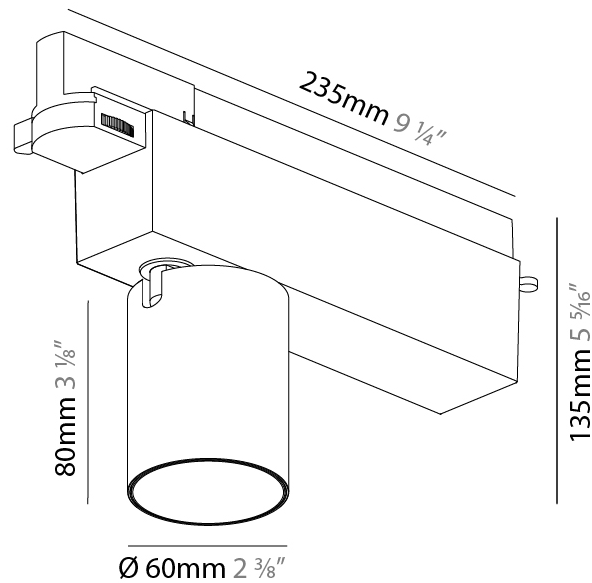

GENERAL

Series: Centriq
Subseries: Centriq 60
Brand: Prolicht
Division: Architectural
Mounting Type: Track
Mounting Location: Ceiling
Subcategory: Spots

PHYSICAL

Shape: Cylinder
Diameter (mm): 60
Diameter (in): 2 3/8
Length (mm): 235
Length (in): 9 1/4
Height (mm): 135
Height (in): 5 5/16
Light Distribution: Adjustable / Direct
Weight (kg): 0.7
Weight (lbs): 1.54
Installation Requirement: Track or profile system
Fixture Finish: SSR / BKV / CWI / CRY / HAB / UFT / ITA / RUA / FTG / MYG / LOD / PUS / FRO / FUP / KIA / POP / BLS / SPG / MEY / GOH / GUM / CHC / COM / ABZ / JAG / OBR / MOS / ROR
Fixture Material: Aluminum Die Cast

ELECTRICAL

Lamp Type: LED (Zhaga Standard)
Input Wattage (W): 12 / 15
Total Output Wattage (W): 10.8 / 13.5
Dimming: Tri-Mode (Non-Dimming and Phase Dimming (120Vac only) and 0-10V Dimming)
Driver Included: Yes
Driver Location: Integrated
Driver Type: Constant Current - Universal
Driver Class: Class 2
Input Voltage (V): 120 - 277
Constant Current (MA): 350

LED

Number of LEDs: 1
Color Temperature (°K): 2700 / 3000 / 3500 / 4000
Max. Delivered Lumen (lm): 520 / 580 / 627 / 640
Nominal Lumen (lm): 960 / 1070 / 1156 / 1180
CRI: >90 CRI
Lamp Life (hrs): 50000
Upon Request: Special Color Temperature Special Led

OPTICAL

Beam Angle: 8
Adjustability: Rotational 340°; Tilt 90°
Upon Request: Special Beam Angles

RATINGS AND CERTIFICATIONS

Certified By: Certified for North American Standards
IP rating: IP20